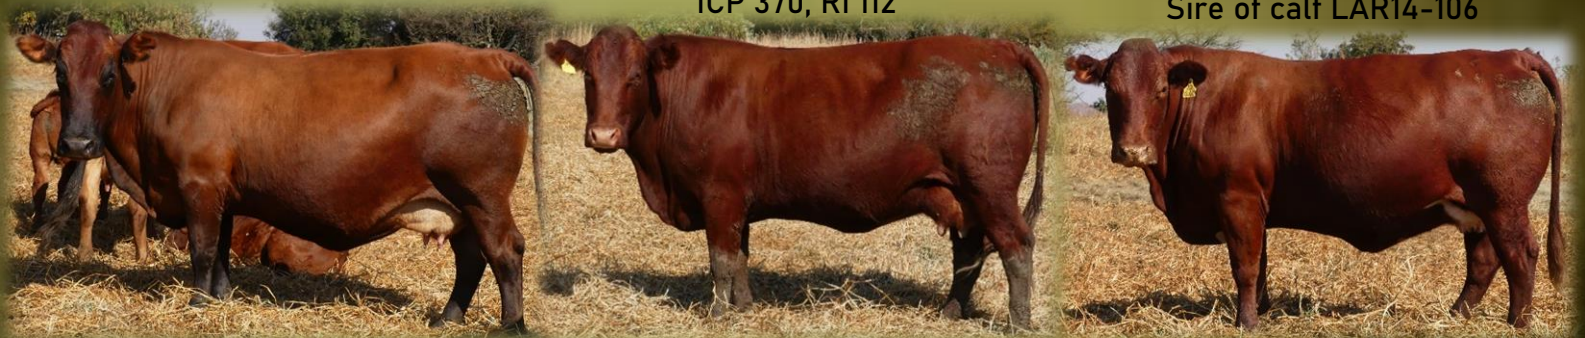

# UP GEORGE *Females*

**Vrydag 3 Julie 2020 - 22ste Produksieveiling**

LAR10-018 Lot 81  
Grand daughter of LAR01-297

LAR05-375 Lot 88  
Elite-Gold cow. 109/10 calves  
ICP 370, RI 112

LAR11-195 Lot 117  
Sold with bull calf LAR19-478.  
Sire of calf LAR14-106

LAR06-419 Lot 106  
Sold with heifer calf LAR20-002  
Dam of herd sire LAR15-290

LAR15-271 Lot 116  
Sold with bull calf LAR19-486  
Sire of calf LAR16-080

LAR12-440 Lot 115  
Sold with heifer calf LAR19-464  
Sire of calf LAR14-446

LAR10-333 Lot 82  
Elite-Bronze cow.  
Grand dam LAR98-117, Elite-Gold

LAR13-350 Lot 111  
Sold with bull calf LAR19-482  
Sire of calf LAR14-106

LAR12-269 Lot 118  
Sold with bull calf LAR19-504  
Sire of calf LAR14-446